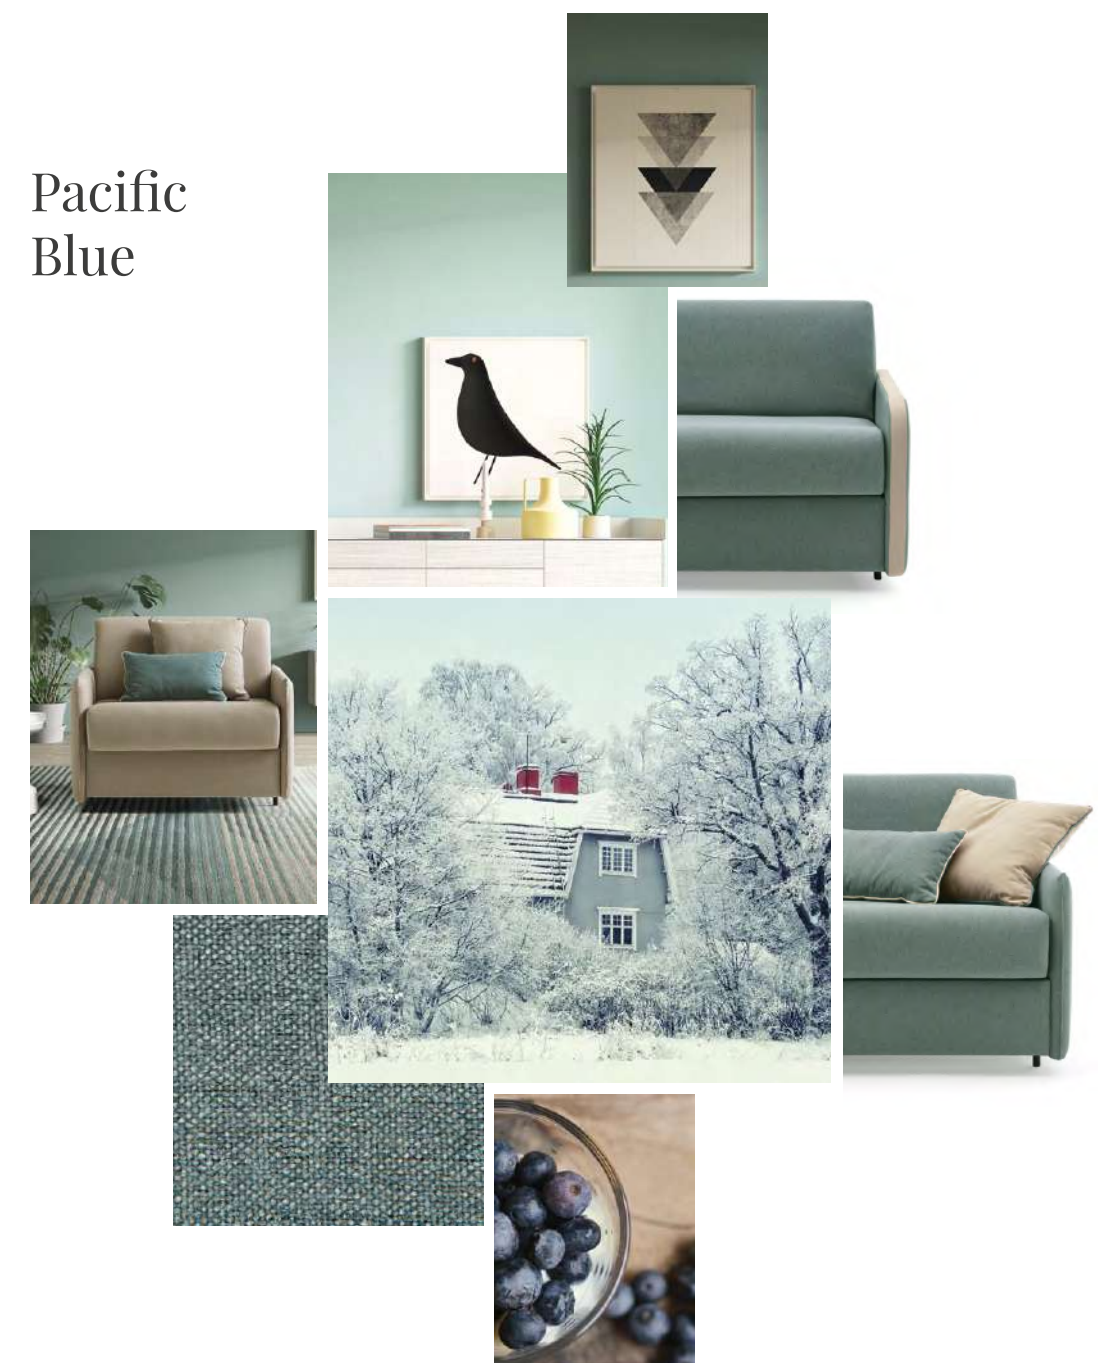

Sofa Details
Fabric Baia 59
Piping and Contrast
fabric Body 43
Happy armrest

/3

/Relaxtime

Naxos

Linea materasso 20
Mattresses 20 line

Personalizza il bracciolo in base al tuo stile
Customize the armrest with your style