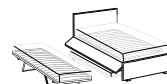

PALETTE

GELSOMINO

DAYBED

DISPONIBILE CON / AVAILABLE WITH

Still

Move

Drawers

Hand

Push

Daybed Gelsomino
L 100 x P 209 x H 86
Tessuto Dallas 832

Gelsomino daybed
W 100 x D 209 x H 86
Fabric Dallas 832

GELSOMINO

Daybed Gelsomino
L 100 x P 209 x H 86
Tessuto Dallas 832

Gelsomino daybed
W 100 x D 209 x H 86
Fabric Dallas 832