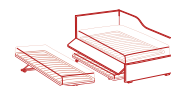

Timis Pouf
 W 77 x D 53 x H 43
 Fabric Denver 307

MIRABILIS

DAYBEDROOMS

DAYBEDROOM #01

Solanum:
daybed con
lettino estraibile
automatico "Push".

Design con
sagomatura
a onda.

Solanum:
daybed with
automatic "Push"
pull-out bed.

Wave-shaped
design.

DISPONIBILE CON / AVAILABLE WITH

Still

Move

Drawers

Hand

Push

PALETTE