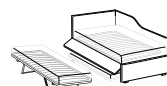

Timis Pouf
 W 77 x D 53 x H 43
 Fabric Denver 307

MIRABILIS

DAYBEDROOMS

DAYBEDROOM #01

Solanum:
daybed con
lettino estraibile
automatico "Push".

Design con
sagomatura
a onda.

Solanum:
daybed with
automatic "Push"
pull-out bed.

Wave-shaped
design.

DISPONIBILE CON / AVAILABLE WITH

Still

Move

Drawers

Hand

Push

PALETTE

SOLANUM
DAYBED

COKE 315

DISCO 19

Daybed Solanum sx
L 100 x P 209 x H 86
Tessuto Coke 305

Solanum daybed sx
W 100 x D 209 x H 86
Fabric Coke 305

Daybed Solanum sx
L 100 x P 209 x H 86
Tessuto Coke 305

Solanum daybed sx
W 100 x D 209 x H 86
Fabric Coke 305