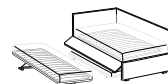

DAYBEDROOM

#06

Pentas:
daybed con
meccanismo
alzarete "Move".

Ideale per un
posizionamento
angolare.

Pentas:
daybed with
"Move" lifting
mechanism.

*Ideal in the
corner position
of the room.*

DISPONIBILE CON / AVAILABLE WITH

Still

Move

Drawers

Hand

Push

PALETTE

DALLAS 824

DISCO 21

DISCO 20

PENTAS
DAYBED