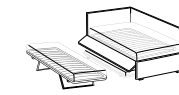

The bottom panels of the bed can be lifted thanks to practical handles for easy cleaning of the floor.

CONFIGURA IL DAYBED

DAYBED CONFIGURATION

1

Daybed con rete fissa
Daybed with fix bed slat

STILL

2

Daybed con alzarete
Daybed with liftable bed slat

MOVE

3

Daybed con cassetti estraibili
Daybed with removable drawers

DRAWERS

4

Daybed con lettino estraibile manuale
Daybed with manual pull-out bed

HAND

5

Daybed con lettino estraibile automatico
Daybed with automatic pull-out bed

PUSH

MATERASSI_MATTRESSES

h 14 cm
circa

Lastra in comfort foam
1 tipo di rivestimento disponibile
Mattress in comfort foam
1 type of covering available