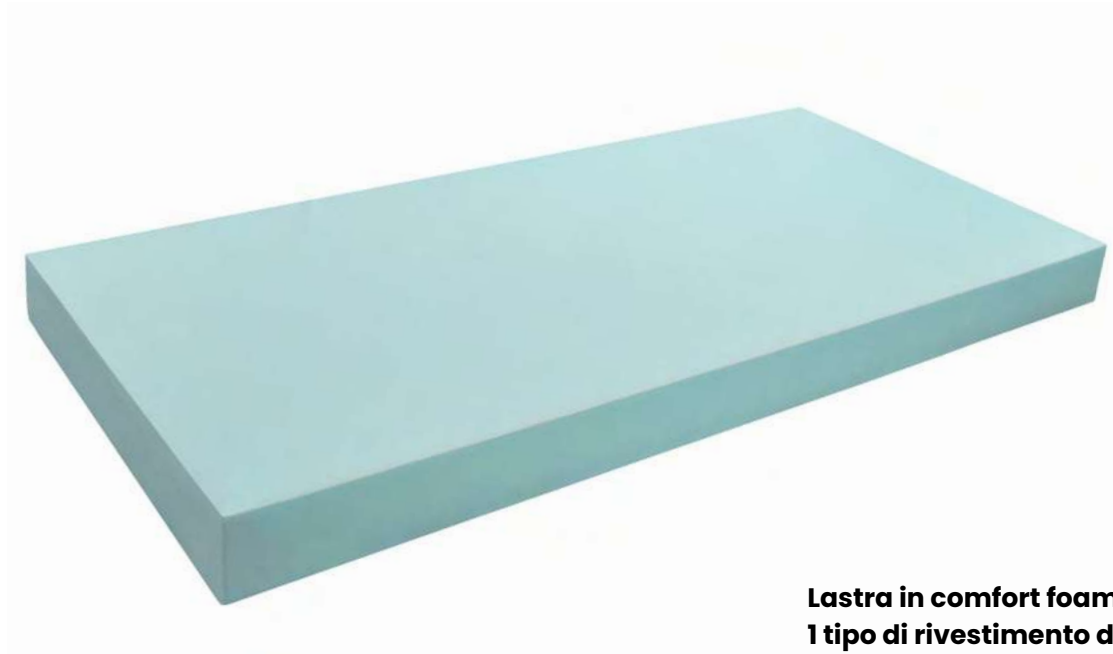

The bottom panels of the bed can be lifted thanks to practical handles for easy cleaning of the floor.

CONFIGURA IL DAYBED

DAYBED CONFIGURATION

1

Daybed con rete fissa
Daybed with fix bed slat

STILL

2

Daybed con alzarete
Daybed with liftable bed slat

MOVE

3

Daybed con cassetti estraibili
Daybed with removable drawers

DRAWERS

4

Daybed con lettino estraibile manuale
Daybed with manual pull-out bed

HAND

5

Daybed con lettino estraibile automatico
Daybed with automatic pull-out bed

PUSH

MATERASSI_MATTRESSES

h 14 cm
circa

Lastra in comfort foam
1 tipo di rivestimento disponibile
Mattress in comfort foam
1 type of covering available