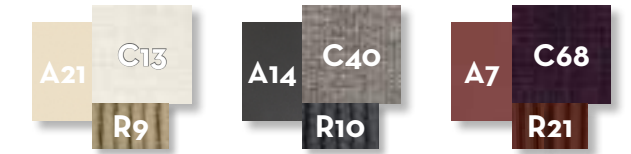

Scacco collection

Design Ludovica + Roberto Palomba

Finishing

Aluminium frame

red

graphite

beige

Fabric seat cushions

white

grey

outmap plum

Syntetic rope

beige

dark grey

red

Pillows fabric 60x60 45x45 (optional)

white

mélange beige

grey

black

peach

outmap turquoise

outmap plum

twill rust

outmap grey

Width	Depth	Height	H. armrest	H. seat	H. cushion
194	103	73	55	39	31