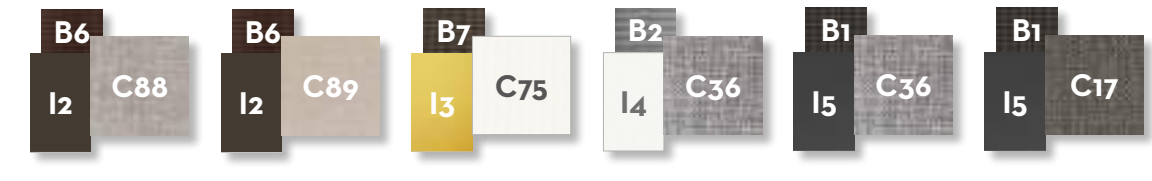

Width 100 | Depth 100 | Height 17

COFFEE TABLE 140x70 / CODE: CASITC70

Width 140 | Depth 70 | Height 28

COFFEE TABLE 140x140 / CODE: CASITC140

Width 140 | Depth 140 | Height 28

DINING CHAIR / CODE: CASISP

Width 53 | Depth 55 | Height 79 | H. seat 46 | H. cushion 3