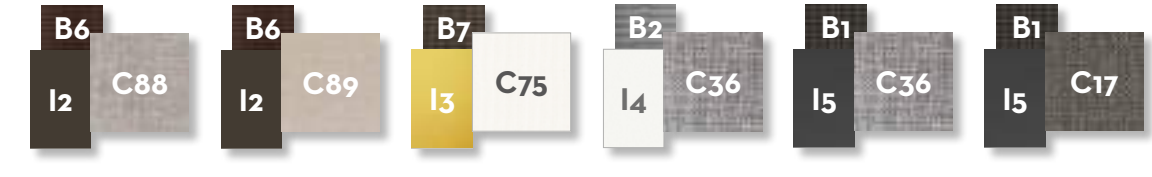

DINING ARMCHAIR / CODE: CASIPP

Width 65 | Depth 55 | Height 79 | H. armrest 64 | H. seat 46 | H. cushion 3

BAR STOOL / CODE: CASISGA

Width 53 | Depth 50 | Height 98 | H. seat 77 | H. cushion 3

DINING TABLE 200x100 / CODE: CASITP200