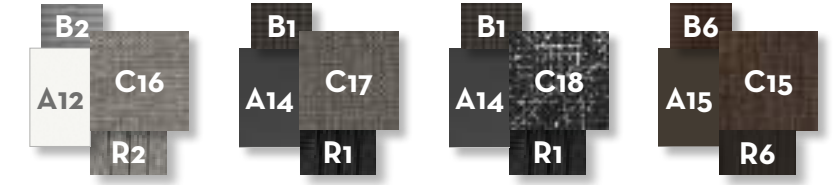

LOUNGE ARMCHAIR / CODE: COTPLON

Width	Depth	Height	H. armrest	H. seat	H. cushion
76	87	104	57	46	7

POUF / CODE: COTPUF

Width	Depth	Height	H. cushion
76	76	46	7

SUNBED / CODE: COTLET

Width	Depth	Height	H. cushion
78	198	39	7