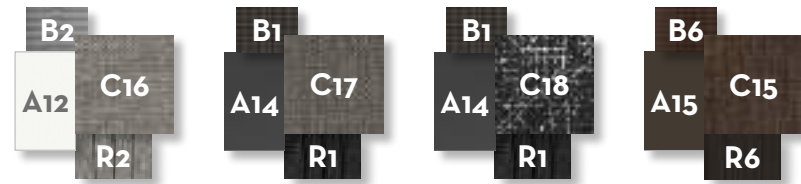

LOUNGE ARMCHAIR / CODE: COTPLON

Width	Depth	Height	H. armrest	H. seat	H. cushion
76	87	104	57	46	7

POUF / CODE: COTPUF

Width	Depth	Height	H. cushion
76	76	46	7

SUNBED / CODE: COTLET

Width	Depth	Height	H. cushion
78	198	39	7