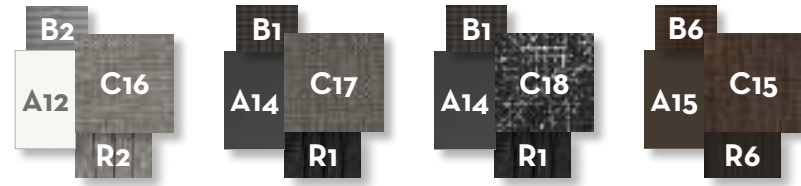

COFFEE TABLE 120X120 / CODE: COTT120

Width	Depth	Height
120	120	34

SOFA / CODE: COTDIV

Width	Depth	Height	H. armrest	H. seat	H. cushion
150	87	89	57	46	7

LIVING ARMCHAIR / CODE: COTPL

Width	Depth	Height	H. armrest	H. seat	H. cushion
76	87	89	57	46	7