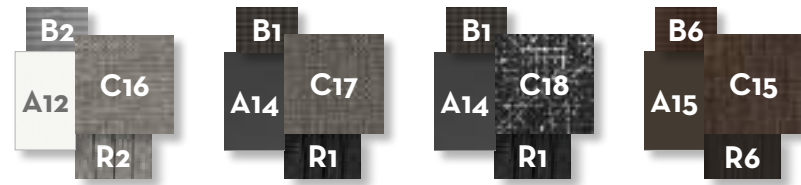

POUF / CODE: COTPUF

Width	Depth	Height	H. cushion
76	76	46	7