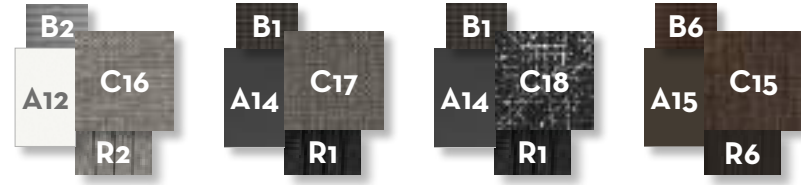

COFFEE TABLE 120X120 / CODE: COTT120

Width	Depth	Height
120	120	34

SOFA / CODE: COTDIV

Width	Depth	Height	H. armrest	H. seat	H. cushion
150	87	89	57	46	7

LIVING ARMCHAIR / CODE: COTPL

Width	Depth	Height	H. armrest	H. seat	H. cushion
76	87	89	57	46	7