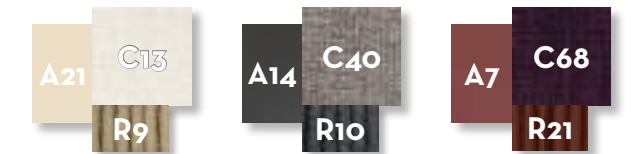

SOFA OBLIQUE DX / CODE: SCADIVBLDX

Width	Depth	Height	H. seat	H. cushion
155	101	73	39	31

SOFA OBLIQUE SX / CODE: SCADIVBLSX

Width	Depth	Height	H. seat	H. cushion
155	101	73	39	31

SOFA DROP DX/ CODE: SCADIVGDX