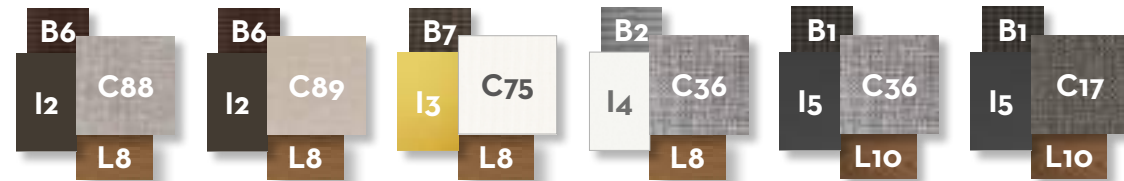

SUNBED / CODE: CASILET

Width 78 | Depth 202 | Height 34 | H. cushion 7

DAYBED / CODE: CASIBED

Width 200 | Depth 200 | Height 180 | H. armrest 57 | H. seat 53 | H. cushion 30

COFFEE TABLE 100x100 / CODE: CASITC100