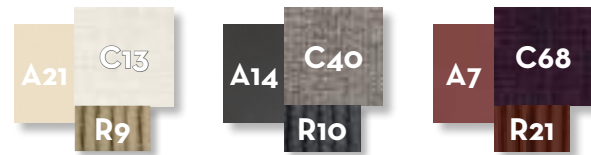

SOFA CORNER SX / CODE: SCADIVANGSX

Width	Depth	Height	H. seat	H. cushion
186	103	73	39	31

SOFA OBLIQUE END DX / CODE: SCADIVBLENDX

Width	Depth	Height	H. seat	H. cushion
163	125	73	39	31

SOFA OBLIQUE END SX / CODE: SCADIVBLENDXSX