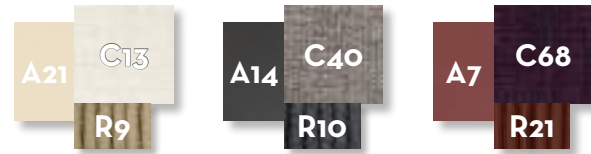

SOFA OBLIQUE DX / CODE: SCADIVBLDX

Width	Depth	Height	H. seat	H. cushion
155	101	73	39	31

SOFA OBLIQUE SX / CODE: SCADIVBLSX

Width	Depth	Height	H. seat	H. cushion
155	101	73	39	31

SOFA DROP DX/ CODE: SCADIVGDX