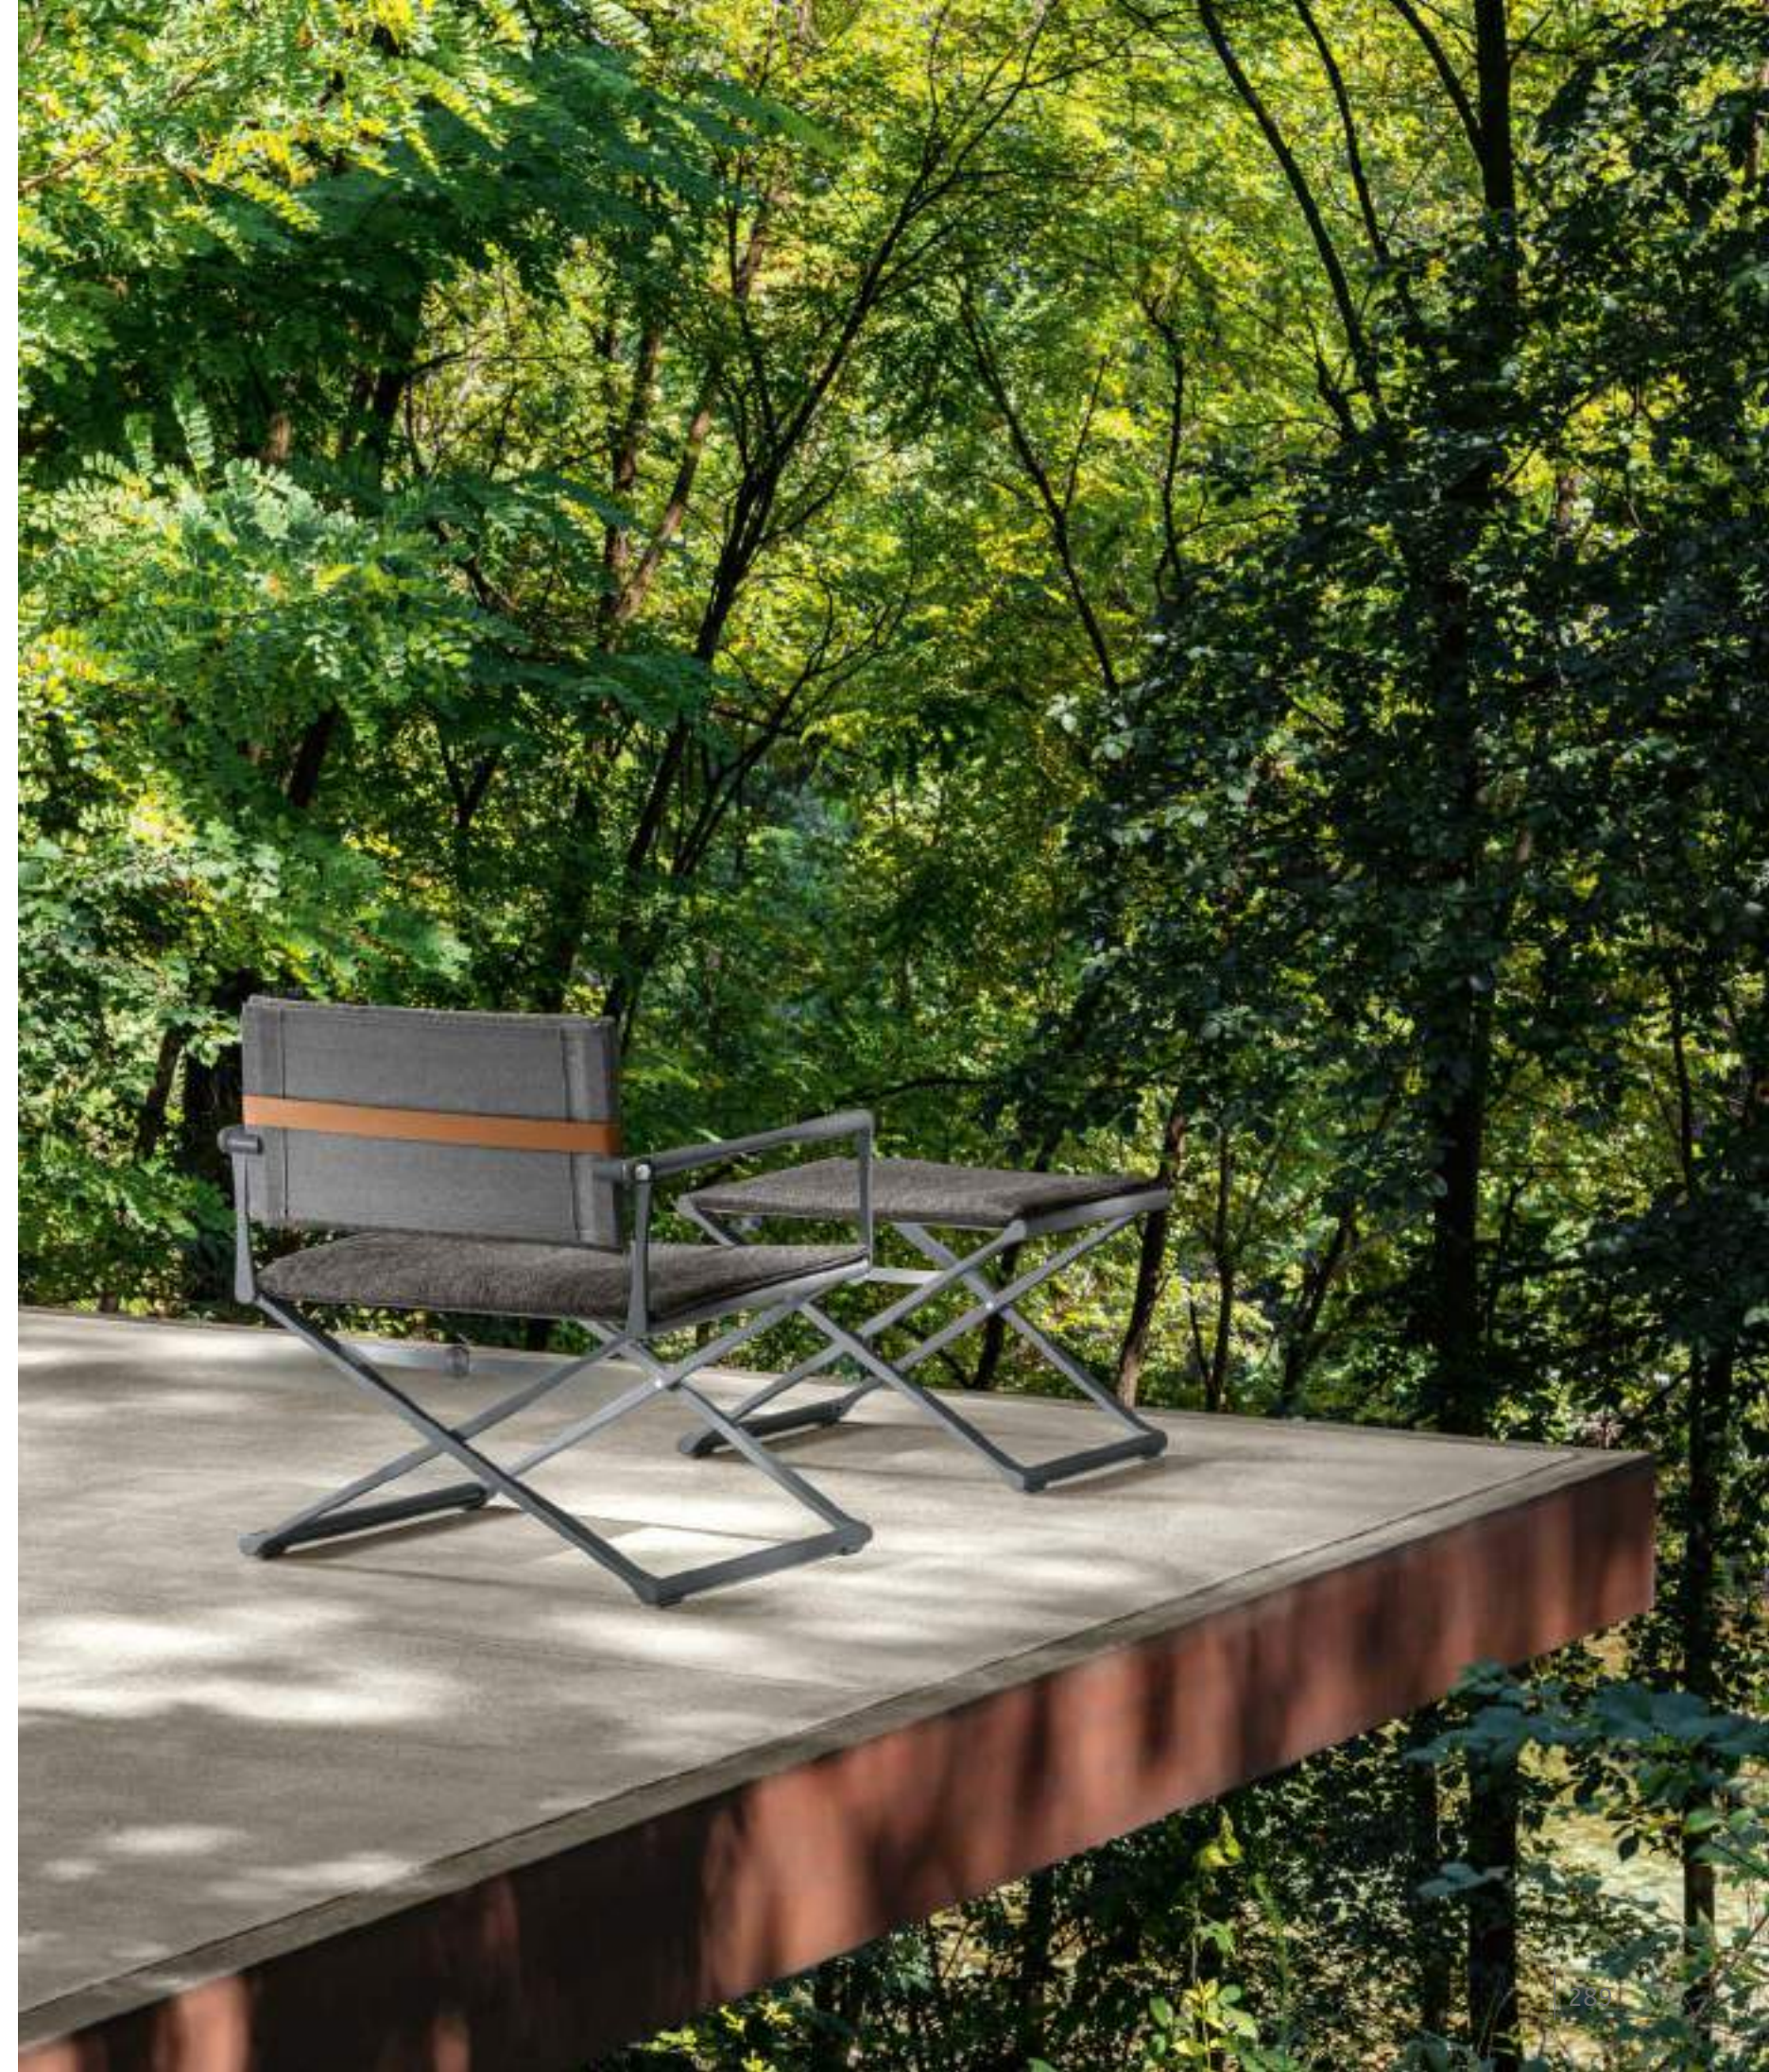

## Rivieracollection

director chair  
white frame  
cushions & textilene in silver colour